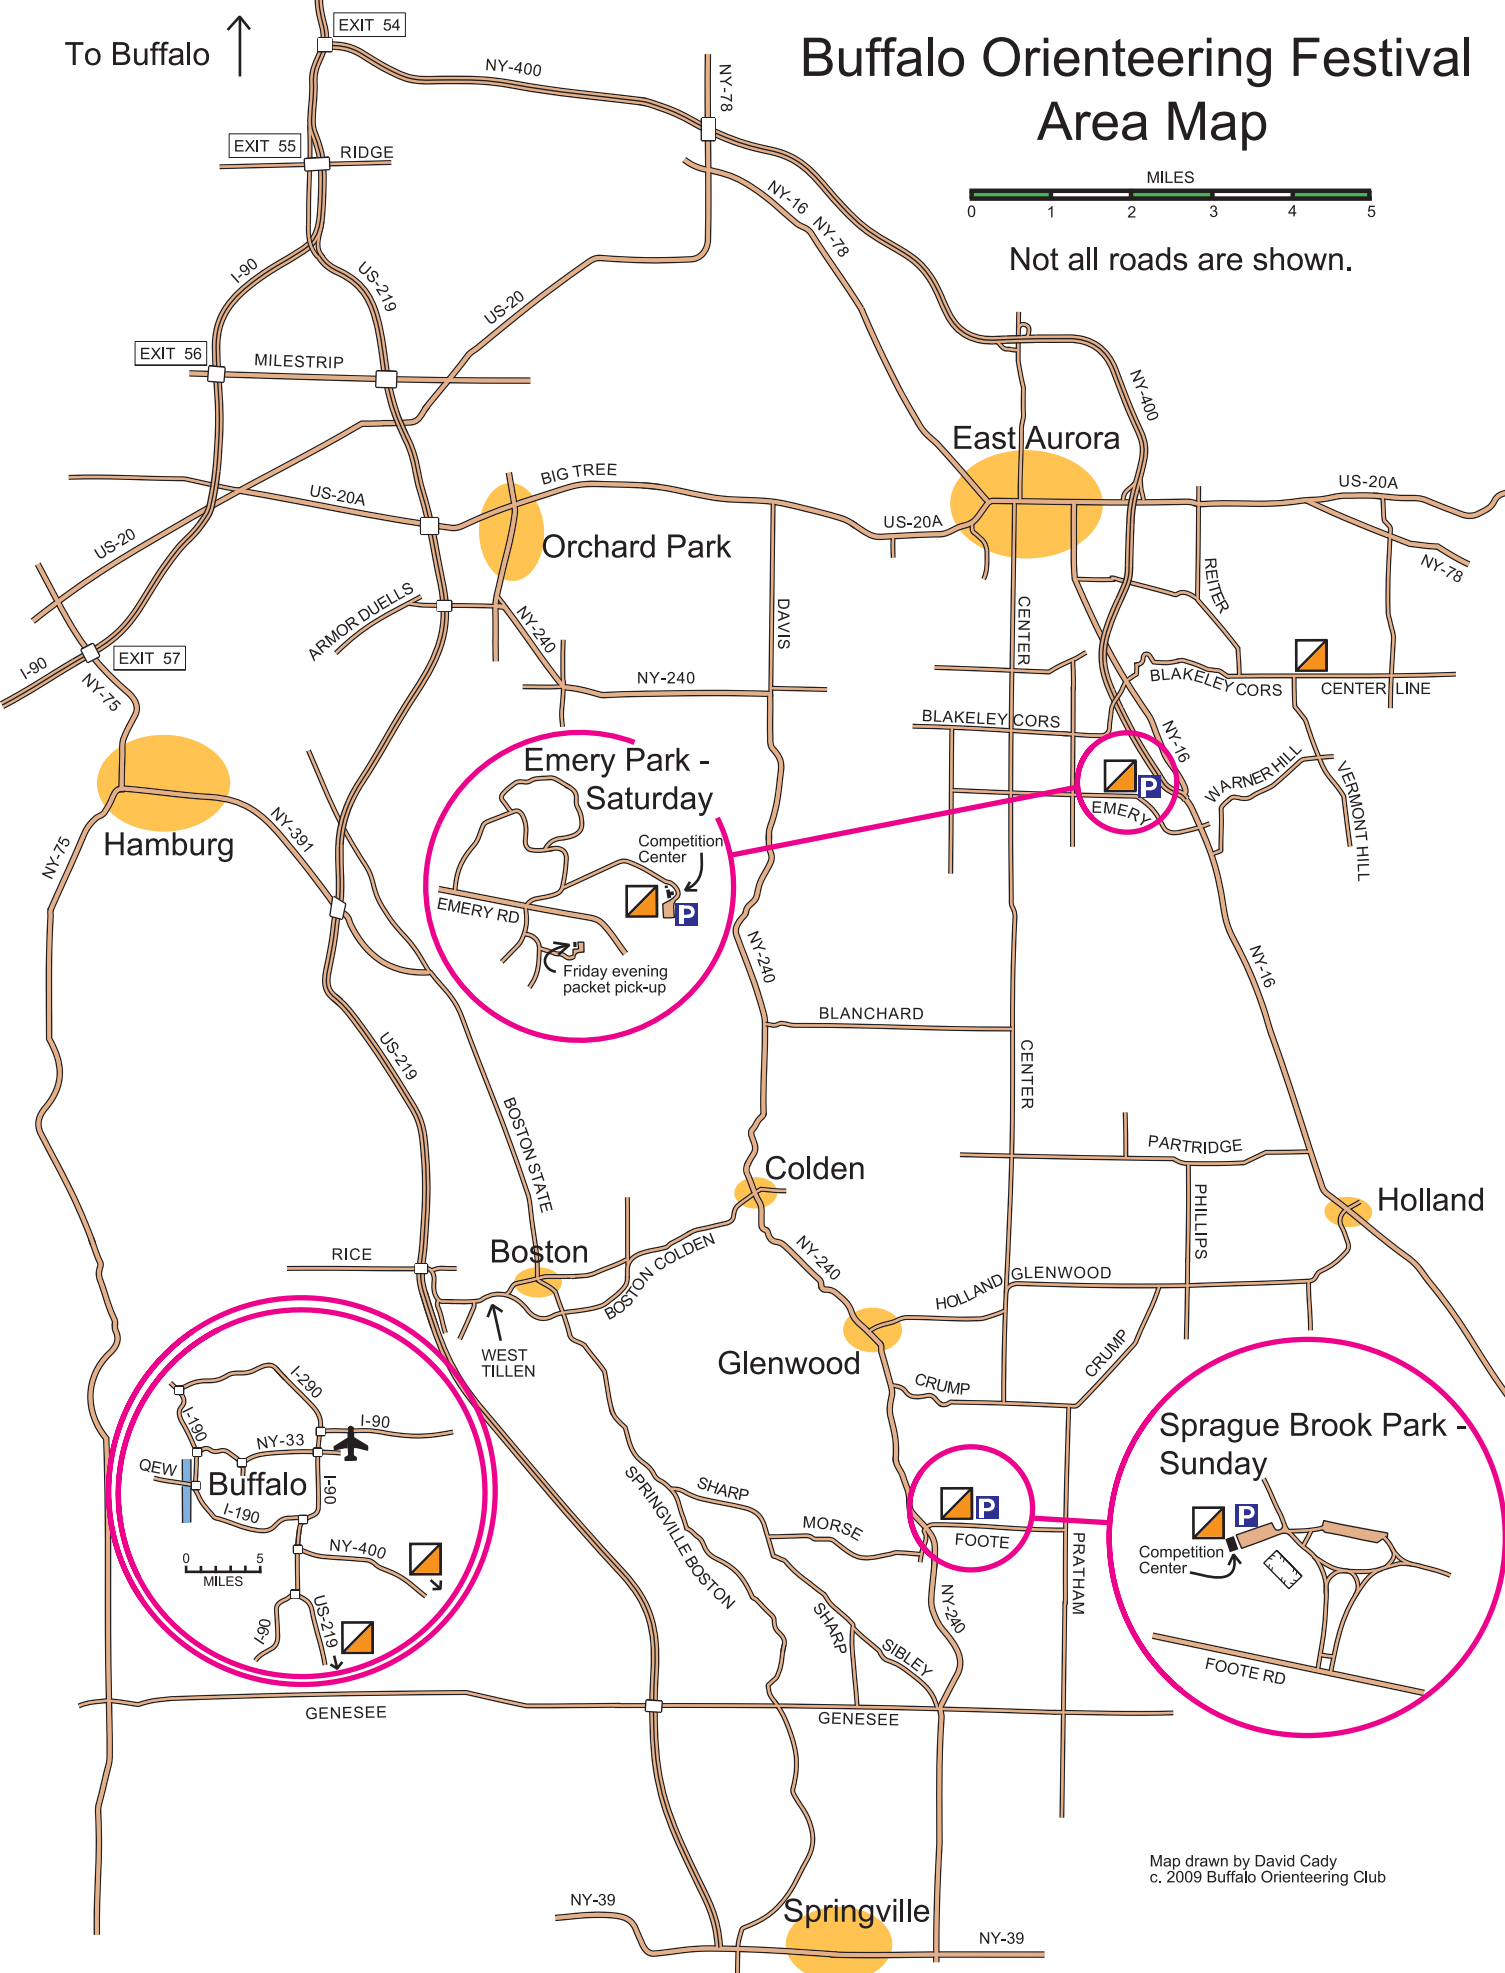

To Buffalo ↑

# Buffalo Orienteering Festival Area Map

Not all roads are shown.

**Emery Park - Saturday**

Competition Center

Friday evening packet pick-up

EMERY RD

EMERY

**Buffalo**

0 5 MILES

QEW

I-190

I-90

NY-33

NY-400

US-219

06-7

**Sprague Brook Park - Sunday**

Competition Center

FOOTE RD

FOOTE